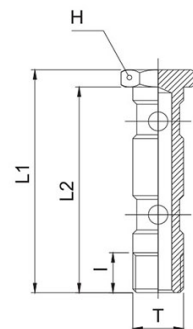

251V

Single banjo stem

CODE	T	I	L1	L2	H	GR.
251VM5	M5	6	18,0	14,5	8	4,0
251VM6	M6	6	18,0	14,5	8	5,0
251V18	G1/8"	8	27,0	23,0	14	14,0
251V14	G1/4"	11	29,5	25,0	17	24,0

252V

Double banjo stem

CODE	T	I	L1	L2	H	GR.
252V18	G1/8"	8	43,0	39,0	14	18,0
252V14	G1/4"	11	45,5	41,0	17	34,0

2585

Long single banjo stem

CODE	T	I	L1	L2	H	GR.
2585TR18	G1/8"	8	31,0	27,0	14,0	16,0
2585TR14	G1/4"	11	33,5	29,0	17,0	26,0

2595

Long double banjo stem

CODE	T	I	L1	L2	H	GR.
2595TR18	G1/8"	8	56,0	52,0	14	24,0
2595TR14	G1/4"	11	58,5	54,0	17	42,0