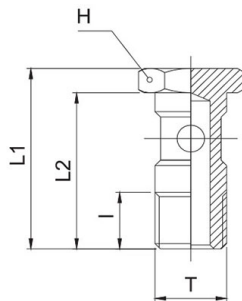

251V

Single banjo stem

CODE	T	I	L1	L2	H	GR.
251VM5	M5	6	18,0	14,5	8	4,0
251VM6	M6	6	18,0	14,5	8	5,0
251V18	G1/8"	8	27,0	23,0	14	14,0
251V14	G1/4"	11	29,5	25,0	17	24,0

252V

Double banjo stem

CODE	T	I	L1	L2	H	GR.
252V18	G1/8"	8	43,0	39,0	14	18,0
252V14	G1/4"	11	45,5	41,0	17	34,0

2585

Long single banjo stem

CODE	T	I	L1	L2	H	GR.
2585TR18	G1/8"	8	31,0	27,0	14,0	16,0
2585TR14	G1/4"	11	33,5	29,0	17,0	26,0

2595

Long double banjo stem

CODE	T	I	L1	L2	H	GR.
2595TR18	G1/8"	8	56,0	52,0	14	24,0
2595TR14	G1/4"	11	58,5	54,0	17	42,0