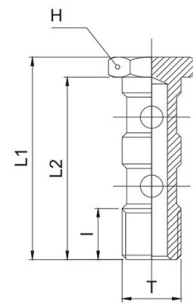

251V

Single banjo stem

CODE	T	I	L1	L2	H	GR.
251VM5	M5	6	18,0	14,5	8	4,0
251VM6	M6	6	18,0	14,5	8	5,0
251V18	G1/8"	8	27,0	23,0	14	14,0
251V14	G1/4"	11	29,5	25,0	17	24,0

252V

Double banjo stem

CODE	T	I	L1	L2	H	GR.
252V18	G1/8"	8	43,0	39,0	14	18,0
252V14	G1/4"	11	45,5	41,0	17	34,0

2585

Long single banjo stem

CODE	T	I	L1	L2	H	GR.
2585TR18	G1/8"	8	31,0	27,0	14,0	16,0
2585TR14	G1/4"	11	33,5	29,0	17,0	26,0

2595

Long double banjo stem

CODE	T	I	L1	L2	H	GR.
2595TR18	G1/8"	8	56,0	52,0	14	24,0
2595TR14	G1/4"	11	58,5	54,0	17	42,0