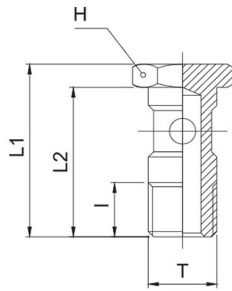

251V

Single banjo stem

CODE	T	I	L1	L2	H	GR.
251VM5	M5	6	18,0	14,5	8	4,0
251VM6	M6	6	18,0	14,5	8	5,0
251V18	G1/8"	8	27,0	23,0	14	14,0
251V14	G1/4"	11	29,5	25,0	17	24,0

252V

Double banjo stem

CODE	T	I	L1	L2	H	GR.
252V18	G1/8"	8	43,0	39,0	14	18,0
252V14	G1/4"	11	45,5	41,0	17	34,0

2585

Long single banjo stem

CODE	T	I	L1	L2	H	GR.
2585TR18	G1/8"	8	31,0	27,0	14,0	16,0
2585TR14	G1/4"	11	33,5	29,0	17,0	26,0

2595

Long double banjo stem

CODE	T	I	L1	L2	H	GR.
2595TR18	G1/8"	8	56,0	52,0	14	24,0
2595TR14	G1/4"	11	58,5	54,0	17	42,0