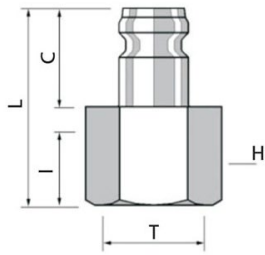

8007

Plastic female connection

CODE	T	I	L	C	H	GR.
8007TR14	R1/4"	10,0	28,0	14,0	17	3,6

8008

Plastic barb connection

CODE	ØD	I	L	C	ØH	GR.
8008TR5	5	22,0	39,0	14,0	16,7	2,1
8008TR6	6	24,0	41,0	14,0	16,7	2,35
8008TR8	8	26,0	43,0	14,0	16,8	3,25
8008TR10	10	26,0	43,0	14,0	16,8	3,85
8008TR12	12	28,0	45,0	14,0	16,8	4,15