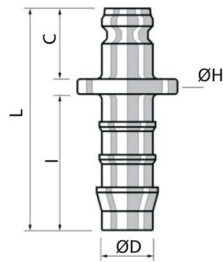

8007

Plastic female connection

CODE	T	I	L	C	H	GR.
8007TR14	R1/4"	10,0	28,0	14,0	17	3,6

8008

Plastic barb connection

CODE	ØD	I	L	C	ØH	GR.
8008TR5	5	22,0	39,0	14,0	16,7	2,1
8008TR6	6	24,0	41,0	14,0	16,7	2,35
8008TR8	8	26,0	43,0	14,0	16,8	3,25
8008TR10	10	26,0	43,0	14,0	16,8	3,85
8008TR12	12	28,0	45,0	14,0	16,8	4,15