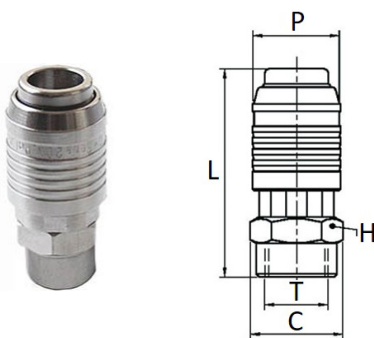

**FLUID-20N-M**

Male quick coupler DN 8

CODE	T	P	L	C	H
FLUID-20N-M3/8	R3/8"	27,6	59,5	23,2	21
FLUID-20N-M1/2	R1/2"	27,6	63,0	24,7	22

**FLUID-20N-H**

Female quick coupler DN 8

CODE	T	P	L	C	H
FLUID-20N-H3/8	R3/8"	27,6	59	24,7	22
FLUID-20N-H1/2	R1/2"	27,6	59	28,2	25

**FLUID-20N-E**

Quick coupler with barb connector DN 8

CODE	E	P	L	C	H
FLUID-20N-E10	11,2	27,6	73	23,2	21
FLUID-20N-E12	13,2	27,6	75	23,2	21

**NE-20M**

Male connection DN 8

CODE	T	D	L	H
NE-20M-1/4	R1/4"	10,9	44,1	17
NE-20M	R3/8"	10,9	45,1	17
NE-20M-1/2	R1/2"	10,9	48,1	22