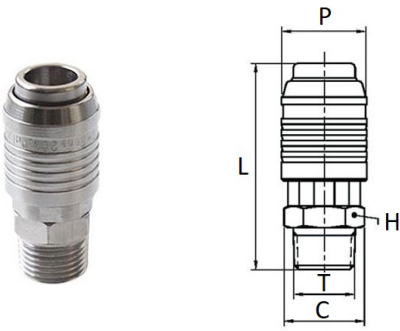

**FLUID-20N-M**

Male quick coupler DN 8

CODE	T	P	L	C	H
FLUID-20N-M3/8	R3/8"	27,6	59,5	23,2	21
FLUID-20N-M1/2	R1/2"	27,6	63,0	24,7	22

**FLUID-20N-H**

Female quick coupler DN 8

CODE	T	P	L	C	H
FLUID-20N-H3/8	R3/8"	27,6	59	24,7	22
FLUID-20N-H1/2	R1/2"	27,6	59	28,2	25

**FLUID-20N-E**

Quick coupler with barb connector DN 8

CODE	E	P	L	C	H
FLUID-20N-E10	11,2	27,6	73	23,2	21
FLUID-20N-E12	13,2	27,6	75	23,2	21

**NE-20M**

Male connection DN 8

CODE	T	D	L	H
NE-20M-1/4	R1/4"	10,9	44,1	17
NE-20M	R3/8"	10,9	45,1	17
NE-20M-1/2	R1/2"	10,9	48,1	22