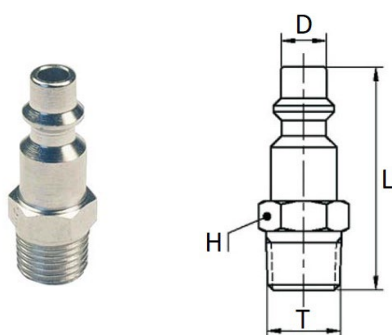

**FLUID-20N-M**

Male quick coupler DN 8

CODE	T	P	L	C	H
FLUID-20N-M3/8	R3/8"	27,6	59,5	23,2	21
FLUID-20N-M1/2	R1/2"	27,6	63,0	24,7	22

**FLUID-20N-H**

Female quick coupler DN 8

CODE	T	P	L	C	H
FLUID-20N-H3/8	R3/8"	27,6	59	24,7	22
FLUID-20N-H1/2	R1/2"	27,6	59	28,2	25

**FLUID-20N-E**

Quick coupler with barb connector DN 8

CODE	E	P	L	C	H
FLUID-20N-E10	11,2	27,6	73	23,2	21
FLUID-20N-E12	13,2	27,6	75	23,2	21

**NE-20M**

Male connection DN 8

CODE	T	D	L	H
NE-20M-1/4	R1/4"	10,9	44,1	17
NE-20M	R3/8"	10,9	45,1	17
NE-20M-1/2	R1/2"	10,9	48,1	22