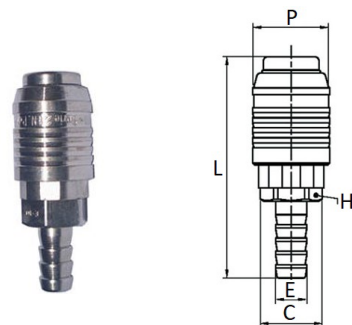

**FLUID-20N-M**

Male quick coupler DN 8

CODE	T	P	L	C	H
FLUID-20N-M3/8	R3/8"	27,6	59,5	23,2	21
FLUID-20N-M1/2	R1/2"	27,6	63,0	24,7	22

**FLUID-20N-H**

Female quick coupler DN 8

CODE	T	P	L	C	H
FLUID-20N-H3/8	R3/8"	27,6	59	24,7	22
FLUID-20N-H1/2	R1/2"	27,6	59	28,2	25

**FLUID-20N-E**

Quick coupler with barb connector DN 8

CODE	E	P	L	C	H
FLUID-20N-E10	11,2	27,6	73	23,2	21
FLUID-20N-E12	13,2	27,6	75	23,2	21

**NE-20M**

Male connection DN 8

CODE	T	D	L	H
NE-20M-1/4	R1/4"	10,9	44,1	17
NE-20M	R3/8"	10,9	45,1	17
NE-20M-1/2	R1/2"	10,9	48,1	22